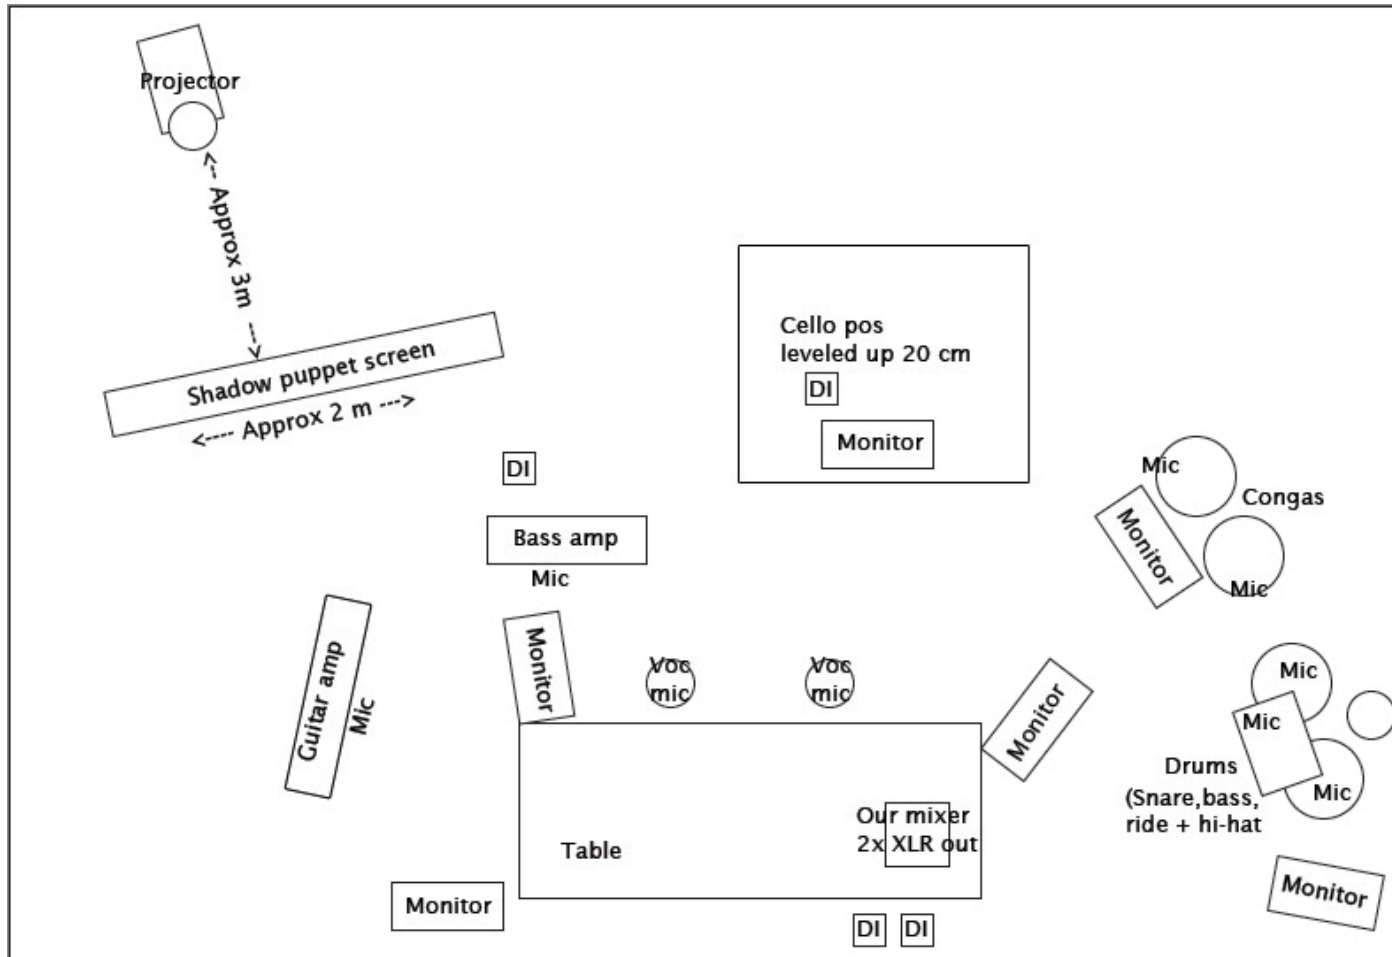

Casiokids - Ideal stage map

www.casiokids.com

Channel	Input	Insert
1 Guitar amp*	Mic	
2 Bass amp	Mic	
3 Bass amp**	Line	
4 Voc mic 1	Mic	
5 Voc mic 2	Mic	Echo
6 Mixer	Line	
7 Mixer	Line	
8 Di Cello	Line	
9 Di Mac 1	Line	
10 Di Mac 2	Line	
11 Congas 1	Mic	
12 Congas 2	Mic	
13 Snare	Mic	
14 Ride	Mic	
15 Bassdrum	Mic	
16 Hi-hat	Mic	

* Vox AC30/Fender Twin
 ** Ampeg/Hiwatt/Trace Elliot