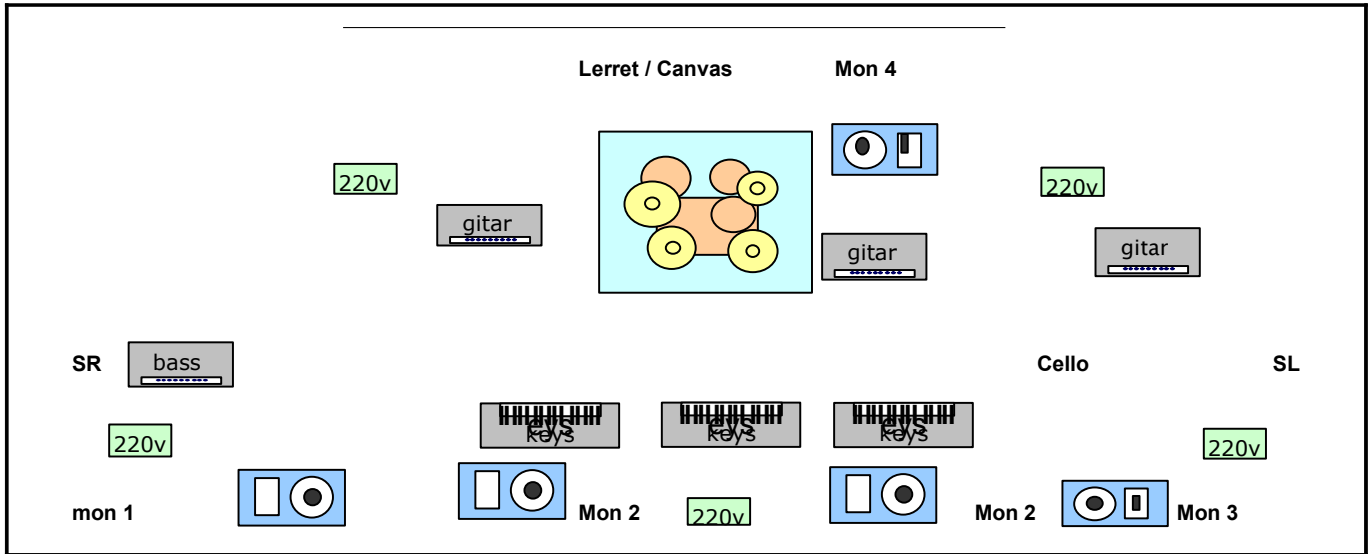

Stageplot «Casiokids»

FOH	source	mic./di	stand	insert
1	Kick Drum	B52 / Sm 91		
2	Snare Drum	Sm 57		
3	Hi Hat	Cond		
4	Floor Tom	MD 604		
5	Over Head	Cond		
6	Bass DI	Active Di		
7	Bass Mic	Sm 57		
8	Guitar Stage R	Sm 57		
9	Guitar Stage C	Sm 57		
10	Cello Stage L	Sm 57		
11	Bass Synth	Active Di		
12	Casio 1	Active Di		
13	Casio 2	Active Di		
14	Casio 3	Active Di		
15	Computer L	Active Di		
16	Computer R	Active Di		
17	Vocal Fredrik	Sm 58		
18	Vocal Ketil	Sm 58		
19	Talkback to stage	Sm 58		
20				

FOH	source	mic./di	stand	Insert
21				
22				
23				
24				
25				
26				
27				
28				
29				
30				
31				
32				
33				
34				
35	Echo			
36	Echo			
37	FX			
38	FX			
39	Reverb			
40	Reverb			